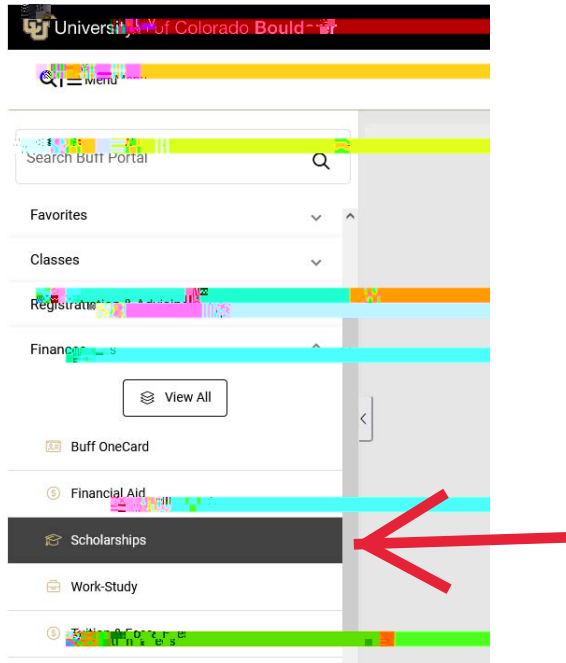

## Step-by-Step Guide to the Scholarship Application for Continuing Students

Navigate to the [6 F K R O D U V K L S V F D U G in % f d i l 3 R U](#) or look below the Finances card group in the main menu.

G. You can find a link to the CU Boulder Scholarship Application below '**How Scholarships Work**' or the '**Find Scholarships**' section. The application will open in a new tab.